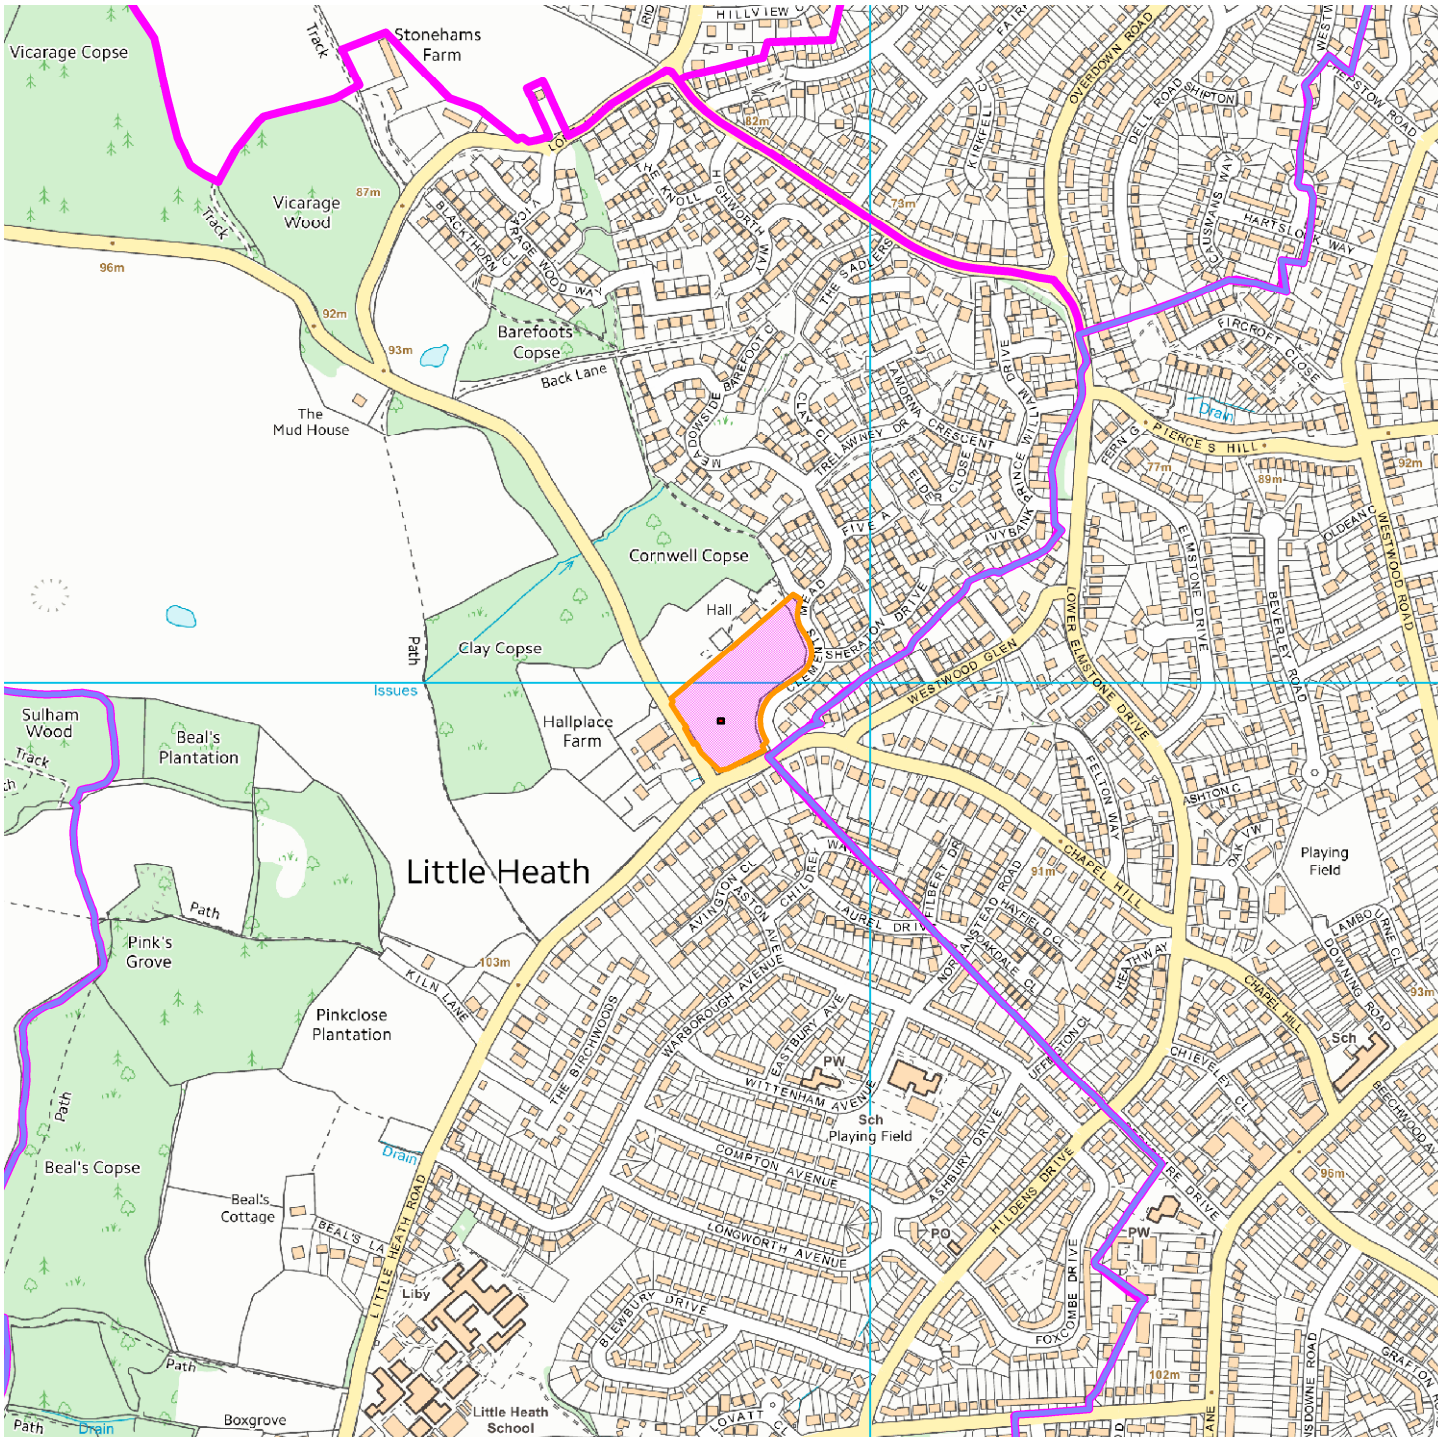

Land Opp. Hall Place Farm Stables, Sulham Hill, Tilehurst

Map Centre Coordinates :

Scale : 1:8477

Reproduced from the Ordnance Survey map with the permission of the Controller of Her Majesty's Stationery Office © Crown Copyright 2003.

Unauthorised reproduction infringes Crown Copyright and may lead to prosecution or civil proceedings.

Organisation	West Berkshire Council
Department	
Comments	
Date	21 July 2016
SLA Number	0100024151